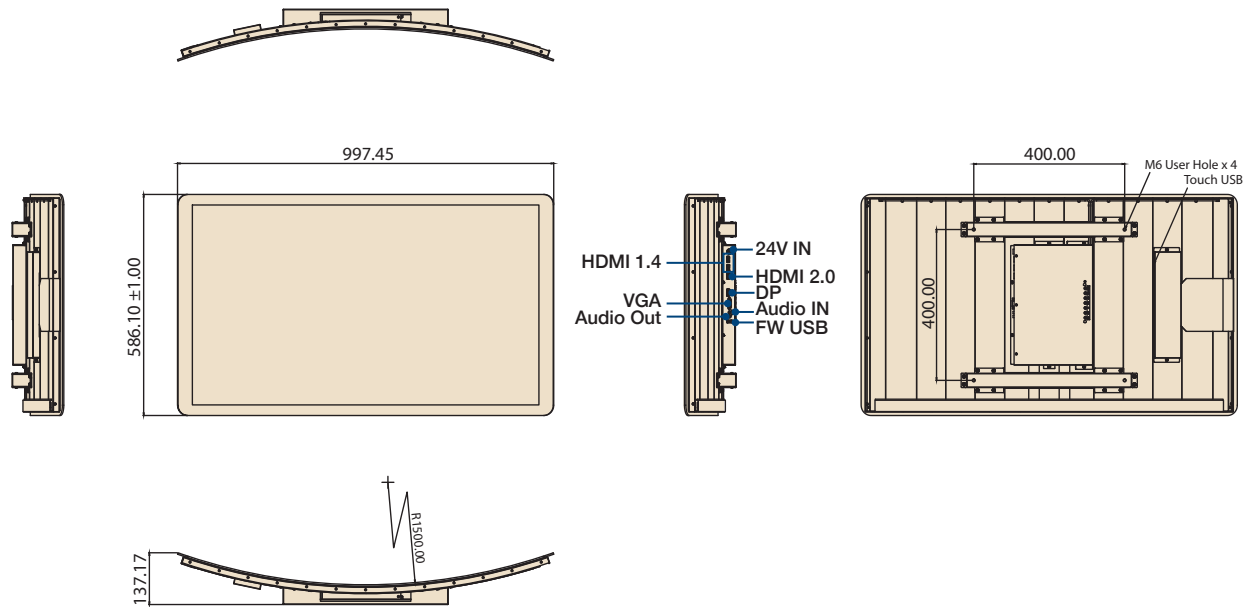

Dimensions

Unit: mm

Ordering Information

Model Name	Description
CRV-430WP-45UHA2	43" UHD 450 cd/m² ,C type curved touch monitor with P-cap touch
CRV-430WP-45UHA3	43" UHD 450 cd/m² , C type curved touch monitor with P-cap touch ILI2316

Optional Items

Part Number	Description
1700027186-01	HDMI cable 1.5 meter
1700023591-01	HDMI cable 1.2 meter
XIDS-STD-24050	A/D 100-240V 120W 24V C14 DIN 4 PIN -++
1702002600	Power Cord UL 3P 10A 125V 183cm

Packing List

Part Number	Description
1700002215	M Cable USB-A(M)/USB-A(M) 180CM
1700026656-01	M Cable Displayport 20P(M)/Displayport 20P(M) 190CM